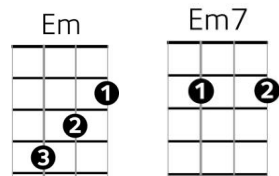

You'll Never Walk Alone – Rodgers and Hammerstein (1945), Gerry & the Pacemakers (1963)

Intro: **C** (**C**) (2 bars of C, starting on the last beat)

Chords

=====

C *Am* **G** /

When you walk through the storm, hold your head up high

F **C** **G** *Gm*

And don't be afraid of the dark.

Dm **Bb** **F** **Dm**

At the end of the storm is a golden sky,

Bb - Am - Gm - F - E(7) **C7**

And the sweet silver song of a lark.

F **E7** **C** **Dm**

Walk on through the wind, walk on through the rain,

C **Em** **F** **G7**

Though your dreams be tossed and blown,

C *Caug* **F** **D**

Walk on, walk on, with hope in your heart

C - Caug - Am7 - C7 - Em(7) **G7**

And you'll ne - ver walk a - lone,

C - Caug - F - G7 - C **G7**

You'll nev - er walk a - lone.

C *Caug* **F** **D**

Walk on, walk on, with hope in your heart

C - Caug - Am7 - C7 - Em(7) **G7**

And you'll ne - ver walk a - lone,

C{pause} **F{pause}** - **G7{pause}** - **F** **Dm** **C**