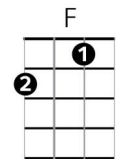

F **C** **G** *Gm*

And don't be afraid of the dark.

Dm **Bb** **F** **Dm**

At the end of the storm is a golden sky,

Bb - Am - Gm - F - E(7) **C7**

And the sweet silver song of a lark.

F **E7** **C** **Dm**

Walk on through the wind, walk on through the rain,

C **Em** **F** **G7**

Though your dreams be tossed and blown,

C *Caug* **F** **D**

Walk on, walk on, with hope in your heart

C - Caug - Am7 - C7 - Em(7) **G7**

And you'll ne - ver walk a - lone,

C - Caug - F - G7 - C **G7**

You'll nev - er walk a - lone.

C *Caug* **F** **D**

Walk on, walk on, with hope in your heart

C - Caug - Am7 - C7 - Em(7) **G7**

And you'll ne - ver walk a - lone,

C{pause} **F{pause}** - **G7{pause}** - **F** **Dm** **C**