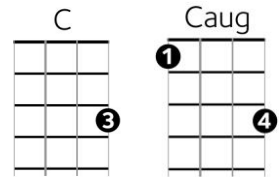

You'll Never Walk Alone – Rodgers and Hammerstein (1945), Gerry & the Pacemakers (1963)

Intro: **C** (**C**) (2 bars of C, starting on the last beat)

Chords

=====

C *Am* **G** /

When you walk through the storm, hold your head up high

F **C** **G** *Gm*

And don't be afraid of the dark.

Dm **Bb** **F** **Dm**

At the end of the storm is a golden sky,

Bb - Am - Gm - F - E(7) **C7**

And the sweet silver song of a lark.

F **E7** **C** **Dm**

Walk on through the wind, walk on through the rain,

C **Em** **F** **G7**

Though your dreams be tossed and blown,

C *Caug* **F** **D**

Walk on, walk on, with hope in your heart

C - Caug - Am7 - C7 - Em(7) **G7**

And you'll ne - ver walk a - lone,

C - Caug - F - G7 - C **G7**

You'll nev - er walk a - lone.

C *Caug* **F** **D**

Walk on, walk on, with hope in your heart

C - Caug - Am7 - C7 - Em(7) **G7**

And you'll ne - ver walk a - lone,

C{pause} **F{pause}** - **G7{pause}** - **F** **Dm** **C**