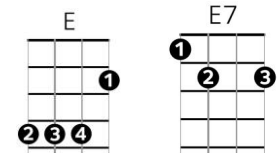

You'll Never Walk Alone – Rodgers and Hammerstein (1945), Gerry & the Pacemakers (1963)

Intro: **C** (**C**) (2 bars of C, starting on the last beat)

Chords

=====

C *Am* **G** /

When you walk through the storm, hold your head up high

F **C** **G** *Gm*

And don't be afraid of the dark.

Dm **Bb** **F** **Dm**

At the end of the storm is a golden sky,

Bb - Am - Gm - F - E(7) **C7**

And the sweet silver song of a lark.

F **E7** **C** **Dm**

Walk on through the wind, walk on through the rain,

C **Em** **F** **G7**

Though your dreams be tossed and blown,

C *Caug* **F** **D**

Walk on, walk on, with hope in your heart

C - Caug - Am7 - C7 - Em(7) **G7**

And you'll ne - ver walk a - lone,

C - Caug - F - G7 - C **G7**

You'll nev - er walk a - lone.

C *Caug* **F** **D**

Walk on, walk on, with hope in your heart

C - Caug - Am7 - C7 - Em(7) **G7**

And you'll ne - ver walk a - lone,

C{pause} **F{pause}** - **G7{pause}** - **F** **Dm** **C**