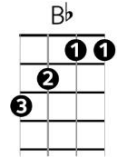

You'll Never Walk Alone – Rodgers and Hammerstein (1945), Gerry & the Pacemakers (1963)

Intro: **C** (**C**) (2 bars of C, starting on the last beat)

Chords

=====

C *Am* **G** /

When you walk through the storm, hold your head up high

F **C** **G** *Gm*

And don't be afraid of the dark.

Dm **Bb** **F** **Dm**

At the end of the storm is a golden sky,

Bb - Am - Gm - F - E(7) **C7**

And the sweet silver song of a lark.

F **E7** **C** **Dm**

Walk on through the wind, walk on through the rain,

C **Em** **F** **G7**

Though your dreams be tossed and blown,

C *Caug* **F** **D**

Walk on, walk on, with hope in your heart

C - Caug - Am7 - C7 - Em(7) **G7**

And you'll ne - ver walk a - lone,

C - Caug - F - G7 - C **G7**

You'll nev - er walk a - lone.

C *Caug* **F** **D**

Walk on, walk on, with hope in your heart

C - Caug - Am7 - C7 - Em(7) **G7**

And you'll ne - ver walk a - lone,

C{pause} **F{pause}** - **G7{pause}** - **F** **Dm** **C**