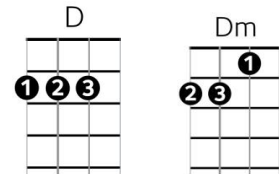

You'll Never Walk Alone – Rodgers and Hammerstein (1945), Gerry & the Pacemakers (1963)

Intro: **C** (**C**) (2 bars of C, starting on the last beat)

Chords

=====

C *Am* **G** /

When you walk through the storm, hold your head up high

F **C** **G** *Gm*

And don't be afraid of the dark.

Dm **Bb** **F** **Dm**

At the end of the storm is a golden sky,

Bb - Am - Gm - F - E(7) **C7**

And the sweet silver song of a lark.

F **E7** **C** **Dm**

Walk on through the wind, walk on through the rain,

C **Em** **F** **G7**

Though your dreams be tossed and blown,

C *Caug* **F** **D**

Walk on, walk on, with hope in your heart

C - Caug - Am7 - C7 - Em(7) **G7**

And you'll ne - ver walk a - lone,

C - Caug - F - G7 - C **G7**