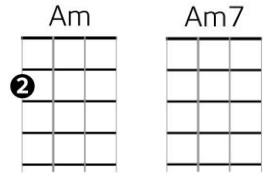

You'll Never Walk Alone – Rodgers and Hammerstein (1945), Gerry & the Pacemakers (1963)

Intro: **C** (**C**) (2 bars of C, starting on the last beat)

Chords

=====

C *Am* **G** /

When you walk through the storm, hold your head up high

F **C** **G** *Gm*

And don't be afraid of the dark.

Dm **Bb** **F** **Dm**

At the end of the storm is a golden sky,

Bb - Am - Gm - F - E(7) **C7**

And the sweet silver song of a lark.

F **E7** **C** **Dm**

Walk on through the wind, walk on through the rain,

C **Em** **F** **G7**

Though your dreams be tossed and blown,

C *Caug* **F** **D**

Walk on, walk on, with hope in your heart

C - Caug - Am7 - C7 - Em(7) **G7**

And you'll ne - ver walk a - lone,

C - Caug - F - G7 - C **G7**